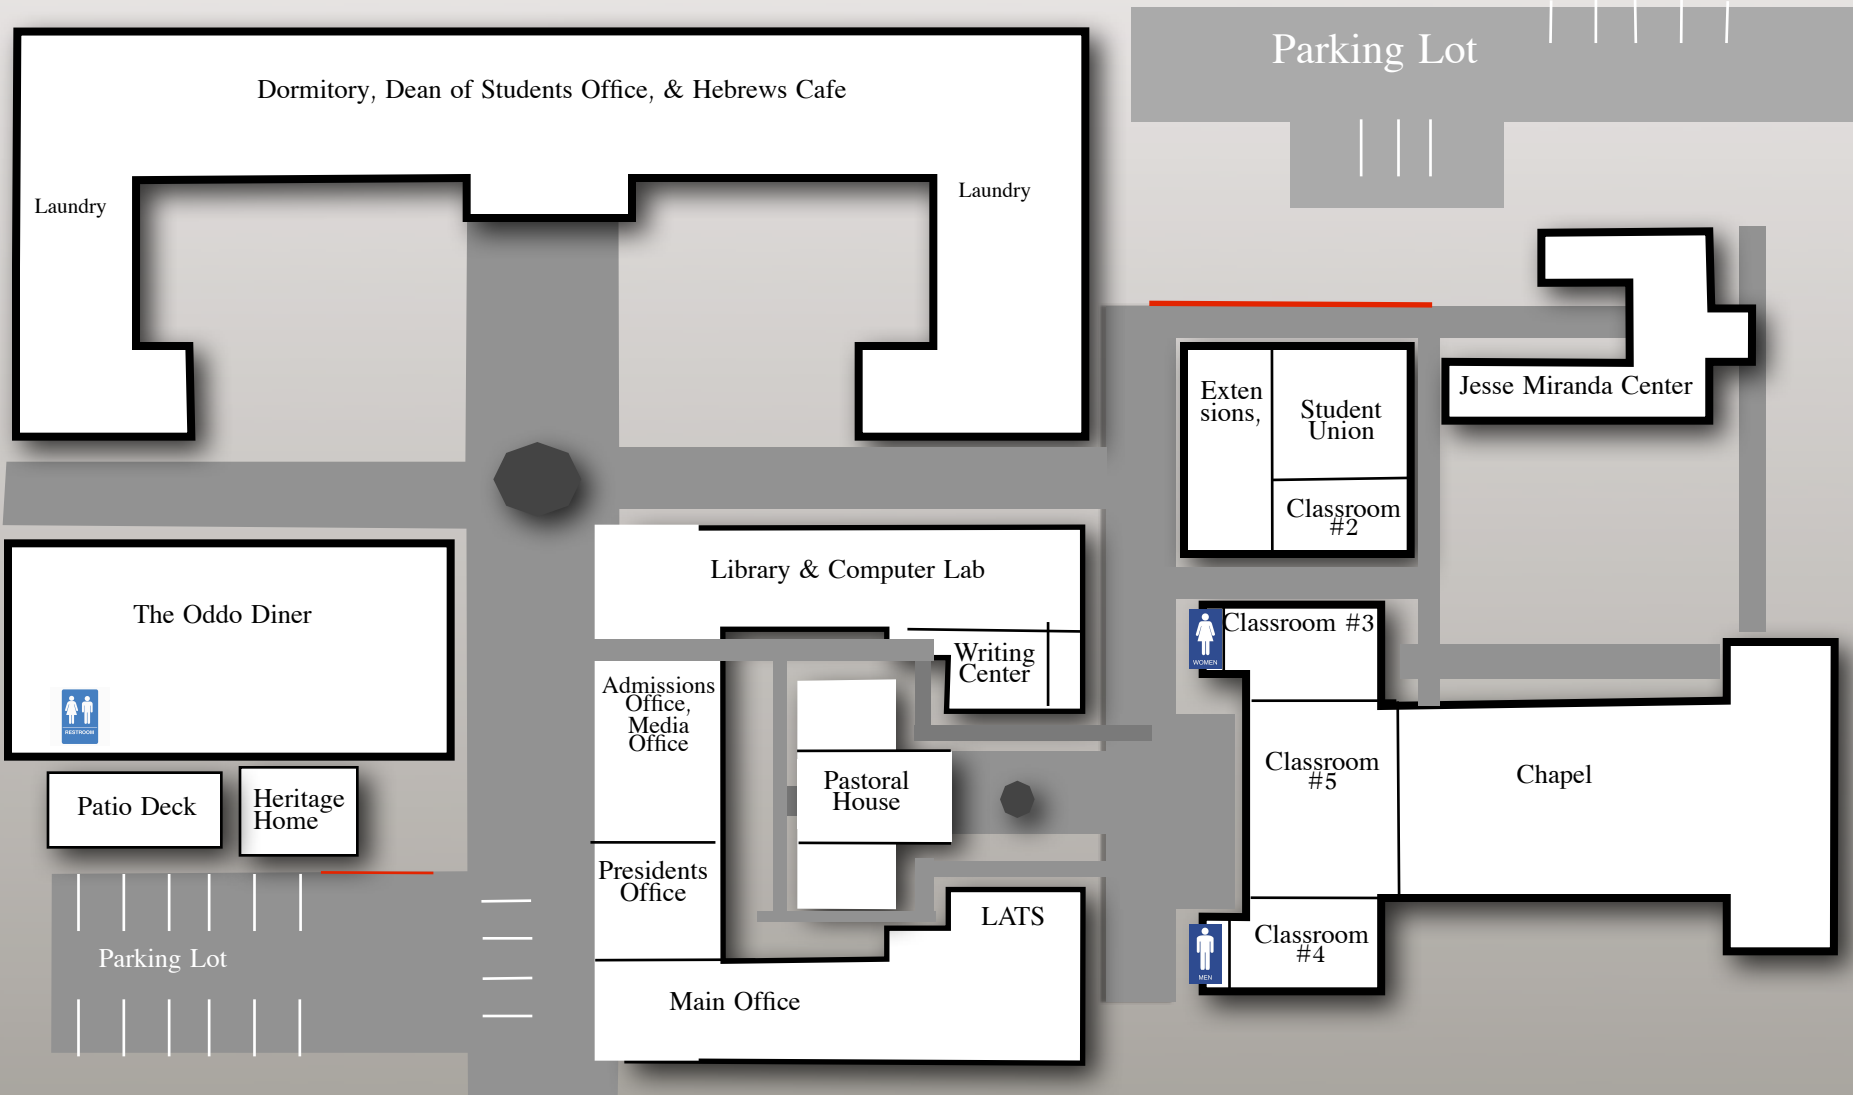

# LABI COLLEGE CAMPUS MAP

14209 E. LOMITAS AVE., LA PUENTE, CA 91746 | (626) 968-1328 | WWW.LABI.EDU

LOMITAS AVENUE

5TH STREET